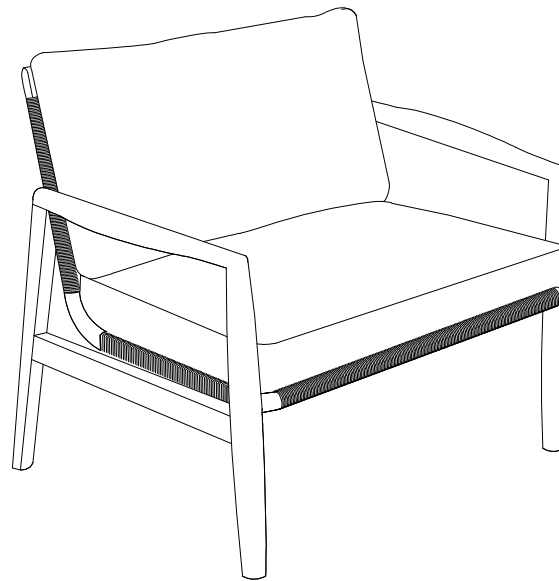

HARDWARES

CODE	PICTURES	Q.TY	CODE	PICTURES	Q.TY
①	Bolt M6x50mm	02	④	Flat washer	06
②	Bolt M6x40mm	06	⑤	Flat washer 5mm	02
③			⑥	Allen key M4	01