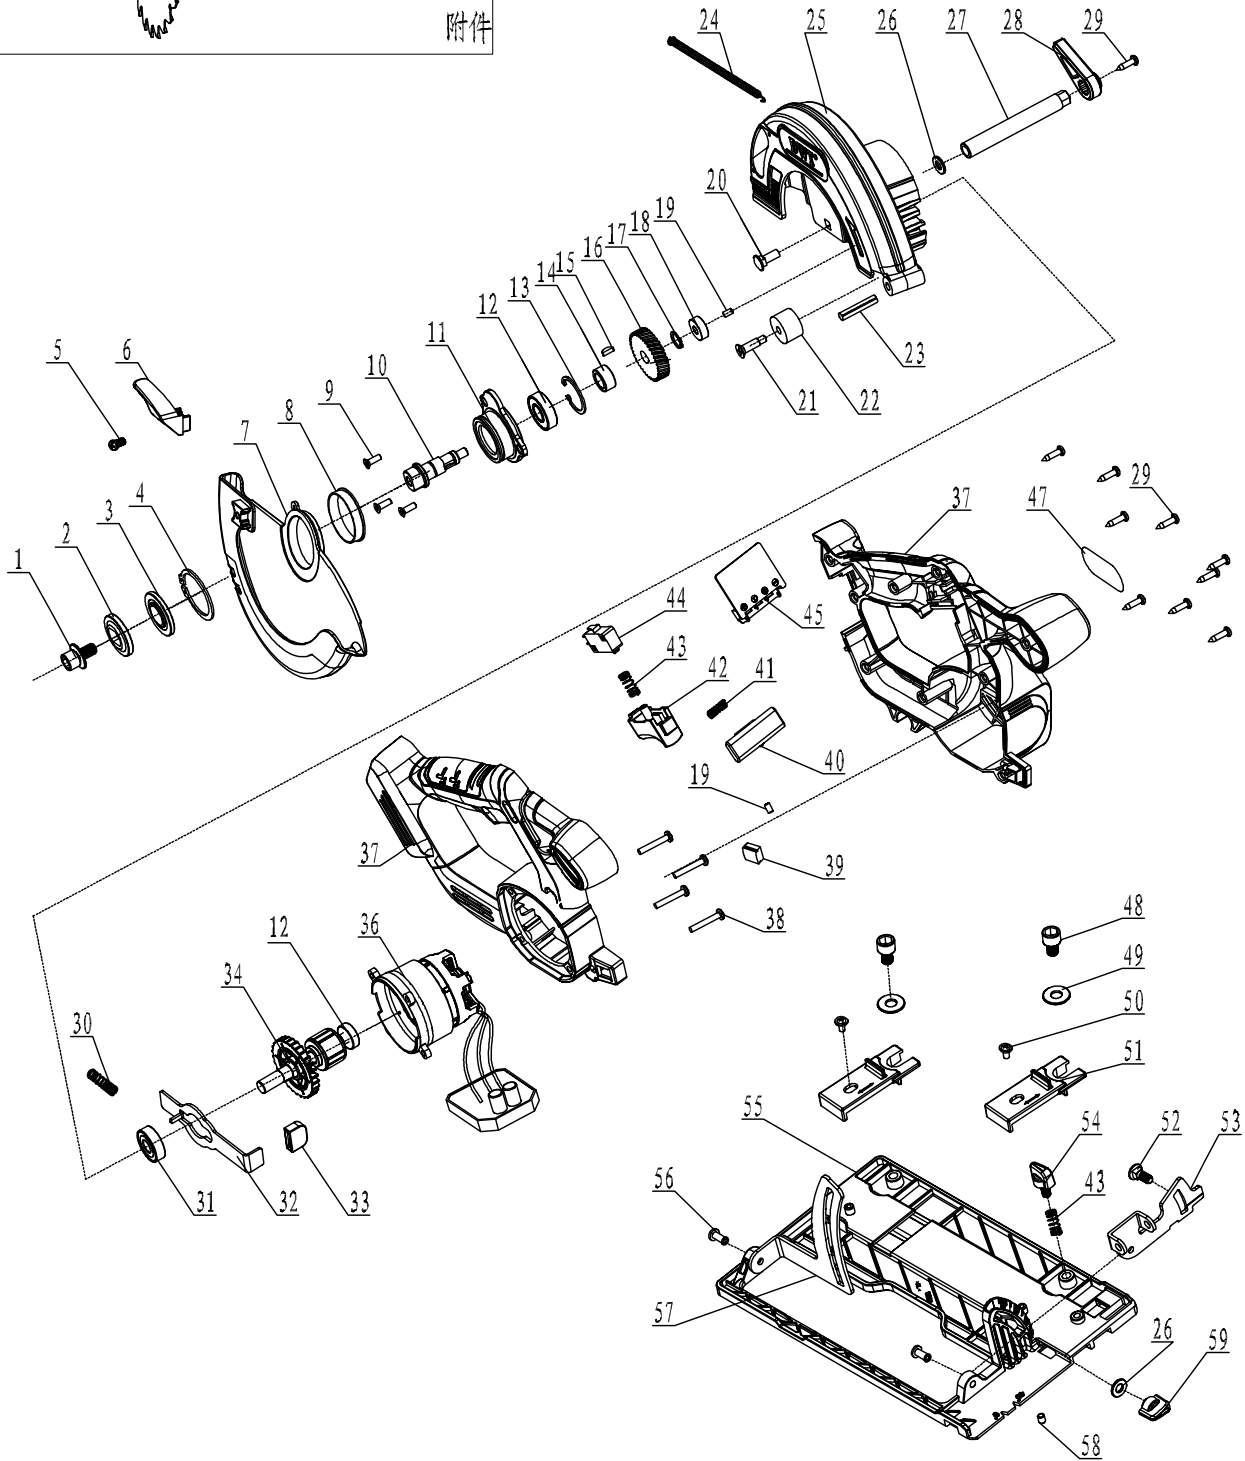

Brushless Circular Saws

025036 20V

AHKP-20-185 DN-4

DATE:20241018

附件

可选附件: