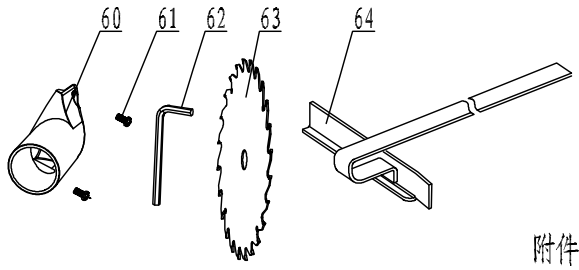

Brushless Circular Saws

025036 20V

AHKP-20-185 DN-4

DATE:20241018

附件

可选附件: