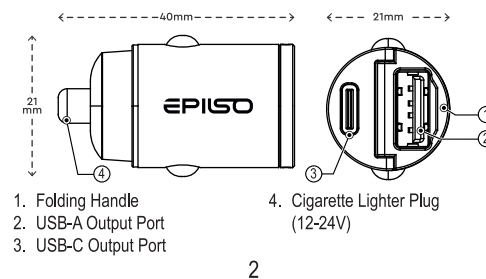

DETAILED DESCRIPTION

2

SAFETY

- Use the charger only for charging compatible electronic devices via the USB-C and USB-A ports.
- Protect the device from moisture and dampness. Do not use it in the rain and prevent any liquids from entering the casing.
- Avoid overheating. Do not use the charger near heat sources inside the vehicle (e.g., heater, hot air vents). Do not cover it during operation.
- Connect only to a properly functioning and standard vehicle cigarette lighter socket (12-24V). Do not use damaged or non-standard adapters.
- Before use, ensure that the cigarette lighter plug and the charger housing show no mechanical damage, cracks, or signs of overheating.
- Do not disassemble, drop, or subject the device to strong impacts or vibration beyond normal operating conditions in a vehicle.
- If any signs of malfunction appear: burning smell, sparking, excessive overheating, housing deformation, or if the device stops working — immediately disconnect it from the cigarette lighter socket.

WARRANTY

The warranty period for the charger is 1 year from the date of sale. During the warranty period, a defective device can be returned with a receipt or proof of purchase.

Warranty obligations do not apply to the product if:

- the housing has been opened;
- operating conditions were violated (mechanical or thermal damage, liquid ingress into the device);
- safety conditions were violated (see the "SAFETY" section).

3

Authorized organization / importer in the Russian Federation: IZOBIL OPT Ltd., 142701, Moscow region, Vidnoye, str. Olkhovaya, 3, of. 31.

Manufacturer Vina International
Holdings Ltd. Address: 1st Building,
No. 26 East Chang Long Road,
FuCheng District, AoPingHu,
Shenzhen City, China.

Refer to the authorized
organization for making any claims.

The production date and batch
number are printed on the product or
package.

4