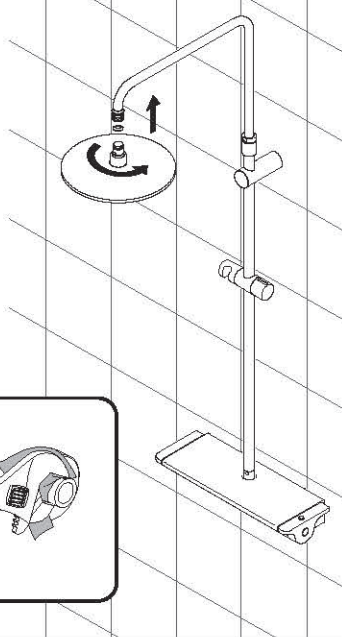

1x

1x

2x

Like
F0780100*

Gem
F0790100**

X-Joy
F40885A34***+***

14

15

14

15

13

10

11

9

FUNCTIONS:

Spray