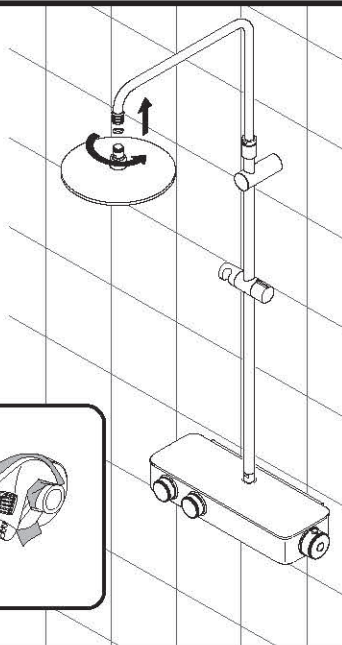

1x

1x

2x

Like
F0780100*

Gem
F0790100**

X-Joy
F40885A34***+***

14

15

14

15

13

10

11

9

FUNCTIONS:

Spray