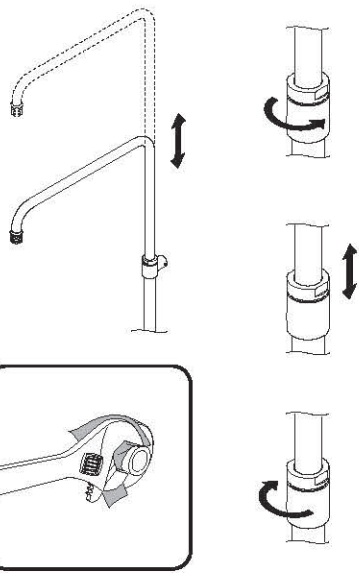

1x

1x

2x

Like
F0780100*

Gem
F0790100**

X-Joy
F40885A34***+***

14

15

14

15

13

10

11

9

FUNCTIONS:

Spray