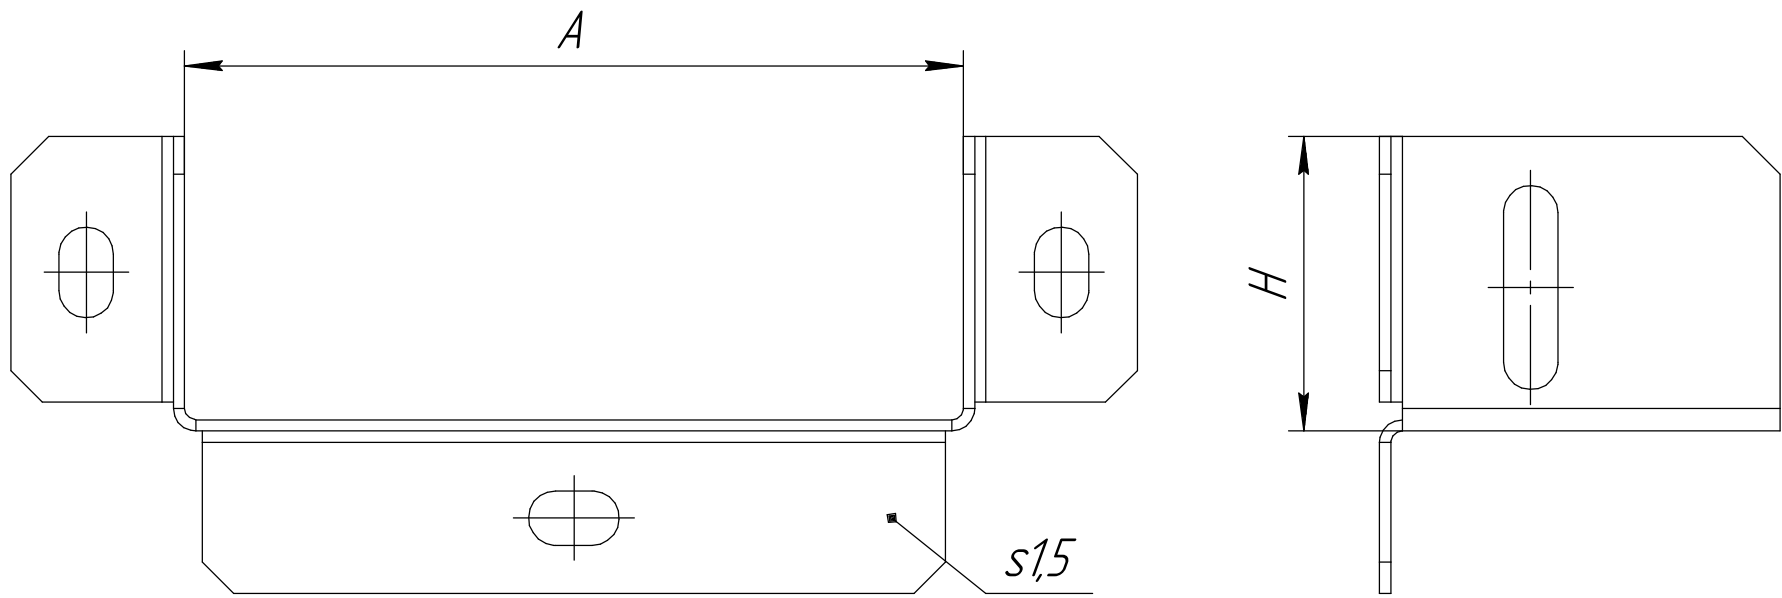

Промрукав
Русский производитель электрики

Универсальный ввод трассы лотков Стандарт Промрукав

ПромрукаВ

Русский производитель электрики

<i>Типоразмер АхН, мм</i>	<i>Артикул SZ</i>	<i>Артикул HDZ</i>	<i>Артикул AISI 304</i>	<i>Артикул AISI 316</i>	<i>Артикул AISI 409</i>	<i>Артикул RAL</i>	<i>Количество в упаковке, шт.</i>
50x50	PR16.1015	PR16.1699	PR16.3673	PR16.3695	PR16.3717	-	1
100x50	PR16.1016	PR16.1682	PR16.3674	PR16.3696	PR16.3718	-	1
100x80	PR16.1017	PR16.1683	PR16.3675	PR16.3697	PR16.3719	-	1
100x100	PR16.1018	PR16.1681	PR16.3676	PR16.3698	PR16.3720	-	1
150x50	PR16.1019	PR16.1685	PR16.3677	PR16.3699	PR16.3721	-	1
150x80	PR16.1020	PR16.1686	PR16.3678	PR16.3700	PR16.3722	-	1
150x100	PR16.1021	PR16.1684	PR16.3679	PR16.3701	PR16.3723	-	1
200x50	PR16.1022	PR16.1688	PR16.3680	PR16.3702	PR16.3724	-	1
200x80	PR16.1023	PR16.1689	PR16.3681	PR16.3703	PR16.3725	-	1
200x100	PR16.1024	PR16.1687	PR16.3682	PR16.3704	PR16.3726	-	1
300x50	PR16.1025	PR16.1691	PR16.3683	PR16.3705	PR16.3727	-	1
300x80	PR16.1026	PR16.1692	PR16.3684	PR16.3706	PR16.3728	-	1
300x100	PR16.1027	PR16.1690	PR16.3685	PR16.3707	PR16.3729	-	1
400x50	PR16.1028	PR16.1694	PR16.3686	PR16.3708	PR16.3730	-	1
400x80	PR16.1029	PR16.1695	PR16.3687	PR16.3709	PR16.3731	-	1
400x100	PR16.1030	PR16.1693	PR16.3688	PR16.3710	PR16.3732	-	1
500x50	PR16.1031	PR16.1697	PR16.3689	PR16.3711	PR16.3733	-	1
500x80	PR16.1032	PR16.1698	PR16.3690	PR16.3712	PR16.3734	-	1
500x100	PR16.1033	PR16.1696	PR16.3691	PR16.3713	PR16.3735	-	1
600x50	PR16.1034	PR16.1701	PR16.3692	PR16.3714	PR16.3736	-	1
600x80	PR16.1035	PR16.1702	PR16.3693	PR16.3715	PR16.3737	-	1
600x100	PR16.1036	PR16.1700	PR16.3694	PR16.3716	PR16.3738	-	1