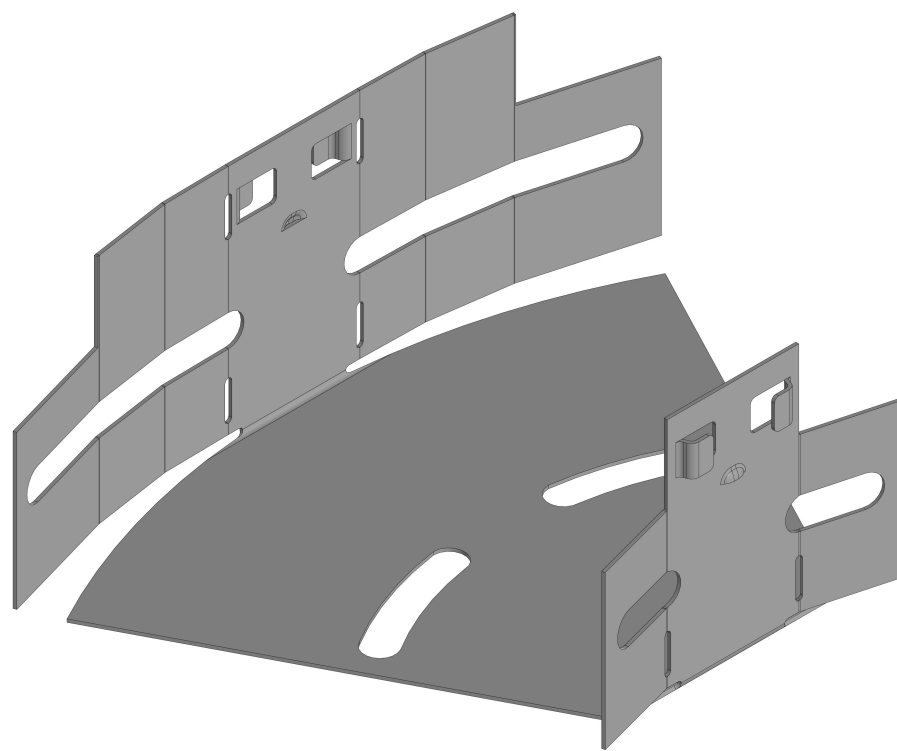

Промрукав

Русский производитель электрики

*Угол горизонтальный изменяемый 0-45 градусов Стандарт
Промрукав*

<i>Типоразмер АxН, мм</i>	<i>Артикул SZ</i>	<i>Артикул HDZ</i>	<i>Артикул AISI 304</i>	<i>Артикул AISI 316</i>	<i>Артикул AISI 409</i>	<i>Артикул RAL</i>	<i>Количество в упаковке, шт.</i>
50x50	PR16.0981	PR16.1677	PR16.3583	PR16.3613	PR16.3643	-	1
100x50	PR16.0982	PR16.1660	PR16.3584	PR16.3614	PR16.3644	-	1
100x80	PR16.0983	PR16.1661	PR16.3585	PR16.3615	PR16.3645	-	1
100x100	PR16.0984	PR16.1659	PR16.3586	PR16.3616	PR16.3646	-	1
150x50	PR16.0985	PR16.1663	PR16.3587	PR16.3617	PR16.3647	-	1
150x80	PR16.0986	PR16.1664	PR16.3588	PR16.3618	PR16.3648	-	1
150x100	PR16.0987	PR16.1662	PR16.3589	PR16.3619	PR16.3649	-	1
200x50	PR16.0988	PR16.1666	PR16.3590	PR16.3620	PR16.3650	-	1
200x80	PR16.0989	PR16.1667	PR16.3591	PR16.3621	PR16.3651	-	1
200x100	PR16.0990	PR16.1665	PR16.3592	PR16.3622	PR16.3652	-	1
300x50	PR16.0991	PR16.1669	PR16.3593	PR16.3623	PR16.3653	-	1
300x80	PR16.0992	PR16.1670	PR16.3594	PR16.3624	PR16.3654	-	1
300x100	PR16.0993	PR16.1668	PR16.3595	PR16.3625	PR16.3655	-	1
400x50	PR16.0994	PR16.1672	PR16.3596	PR16.3626	PR16.3656	-	1
400x80	PR16.0995	PR16.1673	PR16.3597	PR16.3627	PR16.3657	-	1
400x100	PR16.0996	PR16.1671	PR16.3598	PR16.3628	PR16.3658	-	1
500x50	PR16.0997	PR16.1675	PR16.3599	PR16.3629	PR16.3659	-	1
500x80	PR16.0998	PR16.1676	PR16.3600	PR16.3630	PR16.3660	-	1
500x100	PR16.0999	PR16.1674	PR16.3601	PR16.3631	PR16.3661	-	1
600x50	PR16.1000	PR16.1679	PR16.3602	PR16.3632	PR16.3662	-	1
600x80	PR16.1001	PR16.1680	PR16.3603	PR16.3633	PR16.3663	-	1
600x100	PR16.1002	PR16.1678	PR16.3604	PR16.3634	PR16.3664	-	1