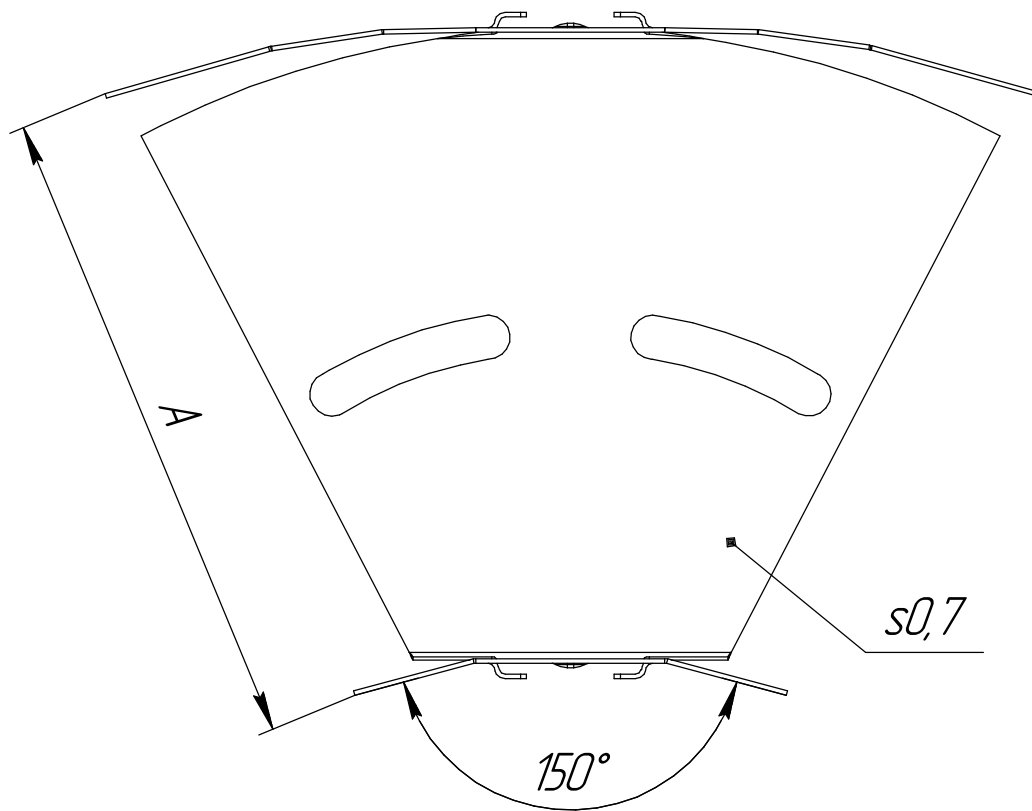

Промрукав

Русский производитель электрики

*Угол горизонтальный изменяемый 0-45 градусов Стандарт
Промрукав*

<i>Типоразмер АxН, мм</i>	<i>Артикул SZ</i>	<i>Артикул HDZ</i>	<i>Артикул AISI 304</i>	<i>Артикул AISI 316</i>	<i>Артикул AISI 409</i>	<i>Артикул RAL</i>	<i>Количество в упаковке, шт.</i>
50x50	PR16.0981	PR16.1677	PR16.3583	PR16.3613	PR16.3643	-	1
100x50	PR16.0982	PR16.1660	PR16.3584	PR16.3614	PR16.3644	-	1
100x80	PR16.0983	PR16.1661	PR16.3585	PR16.3615	PR16.3645	-	1
100x100	PR16.0984	PR16.1659	PR16.3586	PR16.3616	PR16.3646	-	1
150x50	PR16.0985	PR16.1663	PR16.3587	PR16.3617	PR16.3647	-	1
150x80	PR16.0986	PR16.1664	PR16.3588	PR16.3618	PR16.3648	-	1
150x100	PR16.0987	PR16.1662	PR16.3589	PR16.3619	PR16.3649	-	1
200x50	PR16.0988	PR16.1666	PR16.3590	PR16.3620	PR16.3650	-	1
200x80	PR16.0989	PR16.1667	PR16.3591	PR16.3621	PR16.3651	-	1
200x100	PR16.0990	PR16.1665	PR16.3592	PR16.3622	PR16.3652	-	1
300x50	PR16.0991	PR16.1669	PR16.3593	PR16.3623	PR16.3653	-	1
300x80	PR16.0992	PR16.1670	PR16.3594	PR16.3624	PR16.3654	-	1
300x100	PR16.0993	PR16.1668	PR16.3595	PR16.3625	PR16.3655	-	1
400x50	PR16.0994	PR16.1672	PR16.3596	PR16.3626	PR16.3656	-	1
400x80	PR16.0995	PR16.1673	PR16.3597	PR16.3627	PR16.3657	-	1
400x100	PR16.0996	PR16.1671	PR16.3598	PR16.3628	PR16.3658	-	1
500x50	PR16.0997	PR16.1675	PR16.3599	PR16.3629	PR16.3659	-	1
500x80	PR16.0998	PR16.1676	PR16.3600	PR16.3630	PR16.3660	-	1
500x100	PR16.0999	PR16.1674	PR16.3601	PR16.3631	PR16.3661	-	1
600x50	PR16.1000	PR16.1679	PR16.3602	PR16.3632	PR16.3662	-	1
600x80	PR16.1001	PR16.1680	PR16.3603	PR16.3633	PR16.3663	-	1
600x100	PR16.1002	PR16.1678	PR16.3604	PR16.3634	PR16.3664	-	1