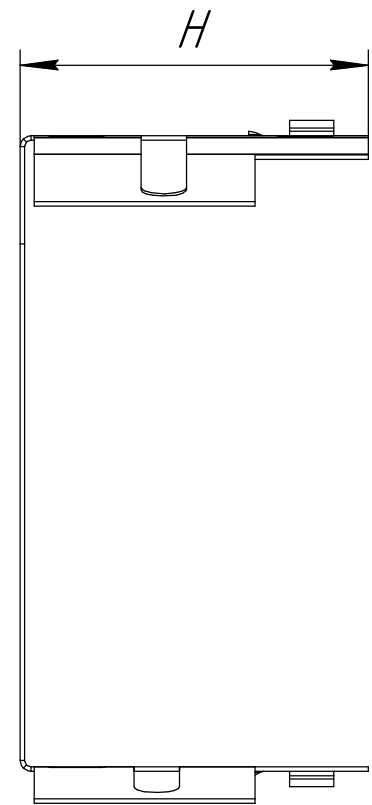

Промрукав

Русский производитель электрики

*Угол горизонтальный изменяемый 0-45 градусов Стандарт
Промрукав*

<i>Типоразмер АxН, мм</i>	<i>Артикул SZ</i>	<i>Артикул HDZ</i>	<i>Артикул AISI 304</i>	<i>Артикул AISI 316</i>	<i>Артикул AISI 409</i>	<i>Артикул RAL</i>	<i>Количество в упаковке, шт.</i>
50x50	PR16.0981	PR16.1677	PR16.3583	PR16.3613	PR16.3643	-	1
100x50	PR16.0982	PR16.1660	PR16.3584	PR16.3614	PR16.3644	-	1
100x80	PR16.0983	PR16.1661	PR16.3585	PR16.3615	PR16.3645	-	1
100x100	PR16.0984	PR16.1659	PR16.3586	PR16.3616	PR16.3646	-	1
150x50	PR16.0985	PR16.1663	PR16.3587	PR16.3617	PR16.3647	-	1
150x80	PR16.0986	PR16.1664	PR16.3588	PR16.3618	PR16.3648	-	1
150x100	PR16.0987	PR16.1662	PR16.3589	PR16.3619	PR16.3649	-	1
200x50	PR16.0988	PR16.1666	PR16.3590	PR16.3620	PR16.3650	-	1
200x80	PR16.0989	PR16.1667	PR16.3591	PR16.3621	PR16.3651	-	1
200x100	PR16.0990	PR16.1665	PR16.3592	PR16.3622	PR16.3652	-	1
300x50	PR16.0991	PR16.1669	PR16.3593	PR16.3623	PR16.3653	-	1
300x80	PR16.0992	PR16.1670	PR16.3594	PR16.3624	PR16.3654	-	1
300x100	PR16.0993	PR16.1668	PR16.3595	PR16.3625	PR16.3655	-	1
400x50	PR16.0994	PR16.1672	PR16.3596	PR16.3626	PR16.3656	-	1
400x80	PR16.0995	PR16.1673	PR16.3597	PR16.3627	PR16.3657	-	1
400x100	PR16.0996	PR16.1671	PR16.3598	PR16.3628	PR16.3658	-	1
500x50	PR16.0997	PR16.1675	PR16.3599	PR16.3629	PR16.3659	-	1
500x80	PR16.0998	PR16.1676	PR16.3600	PR16.3630	PR16.3660	-	1
500x100	PR16.0999	PR16.1674	PR16.3601	PR16.3631	PR16.3661	-	1
600x50	PR16.1000	PR16.1679	PR16.3602	PR16.3632	PR16.3662	-	1
600x80	PR16.1001	PR16.1680	PR16.3603	PR16.3633	PR16.3663	-	1
600x100	PR16.1002	PR16.1678	PR16.3604	PR16.3634	PR16.3664	-	1