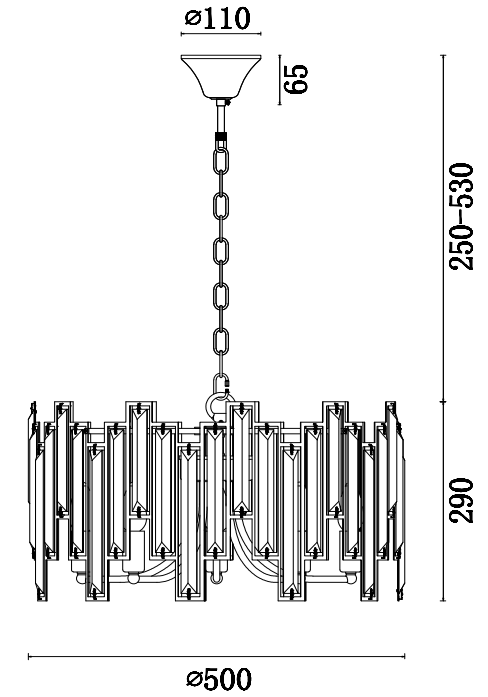

FREYA
TRADITION OF QUALITY

Instruction

FR5085PL-05CH

A	B	C
150	180	210
11PCS	22PCS	11PCS

5 x E14 (40W)

Model: FR5085PL-05CH
Collection: Modern
Series: Megan

Pendant Lamps