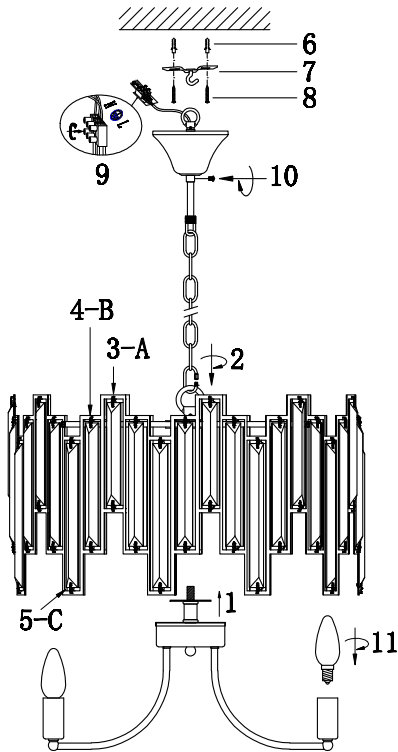

FREYA
TRADITION OF QUALITY

Instruction

FR5085PL-05CH

A	B	C
150	180	210
11PCS	22PCS	11PCS

5 x E14 (40W)

Model: FR5085PL-05CH
Collection: Modern
Series: Megan

Pendant Lamps