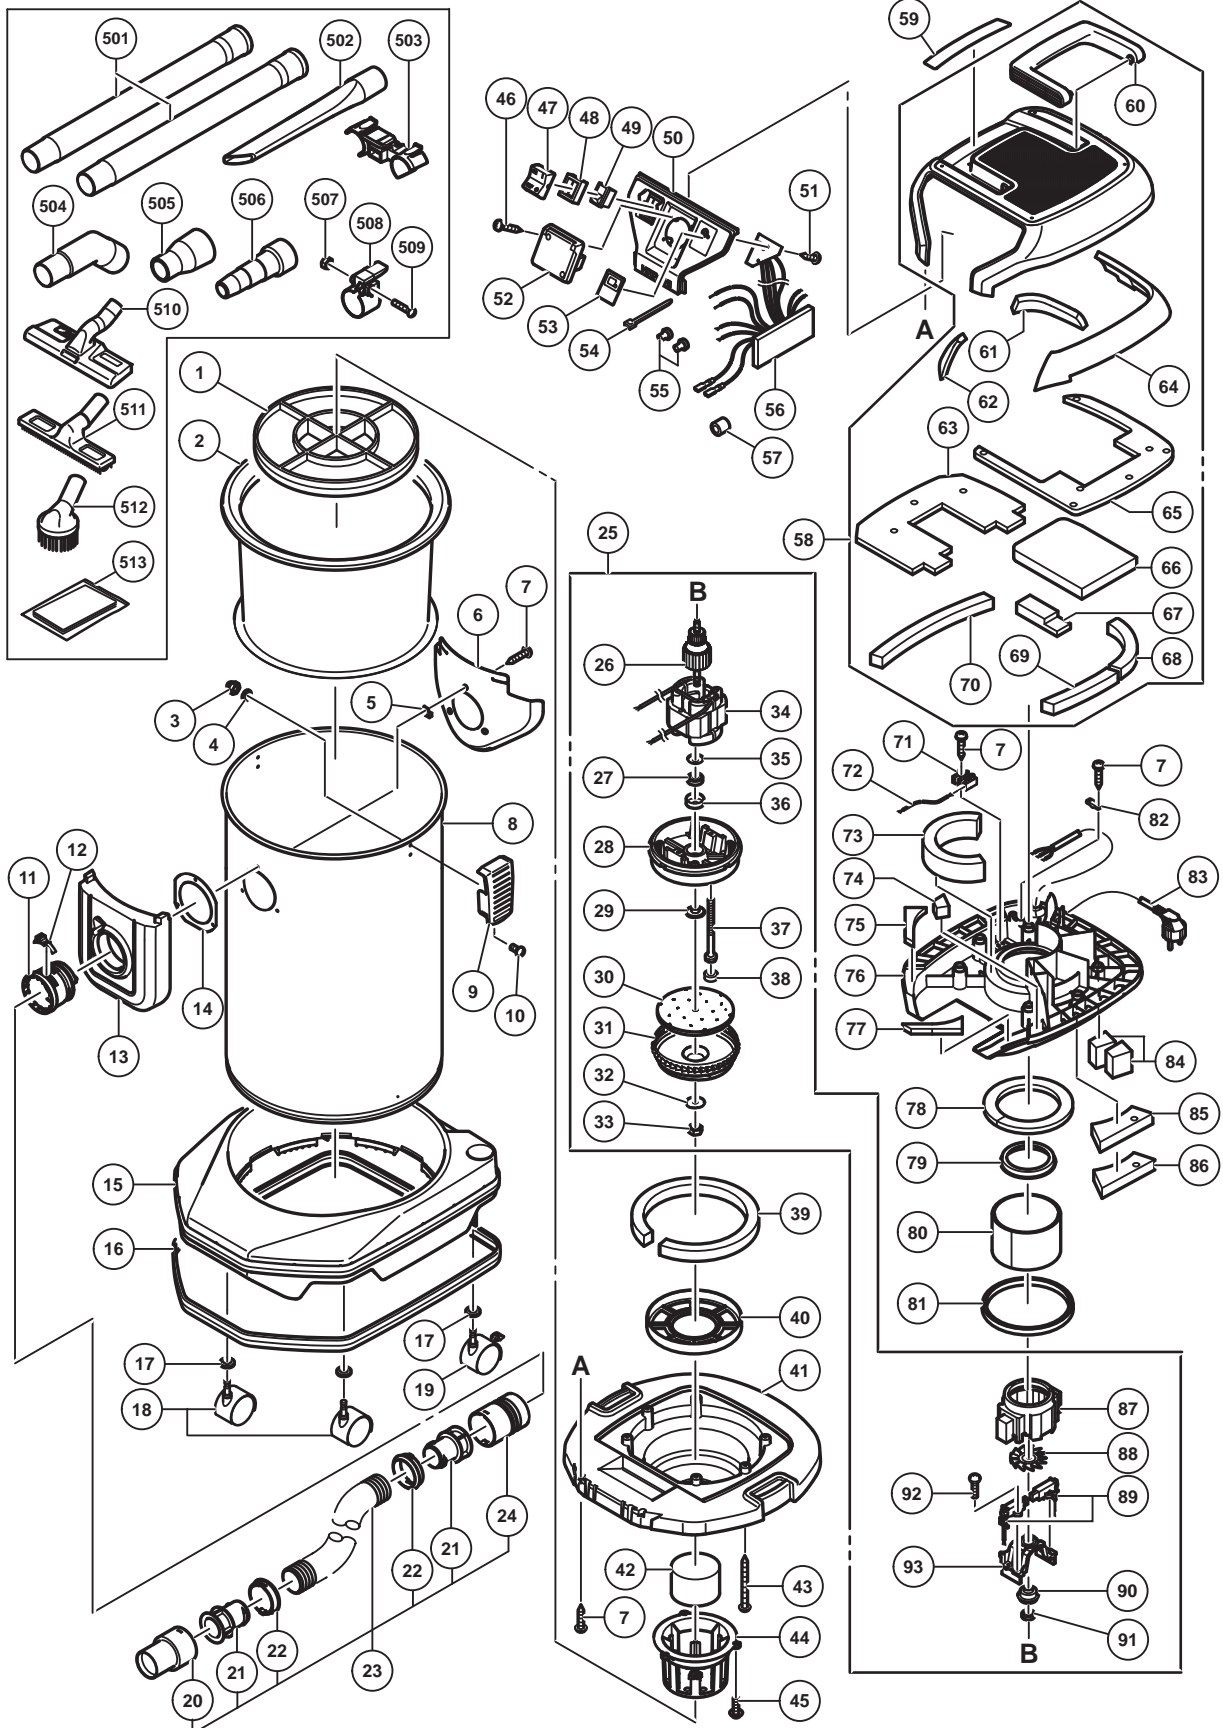

## ELECTRIC TOOL PARTS LIST

## PARTS

RP 350YE

ITEM NO.	CODE NO.	DESCRIPTION	NO. USED	REMARKS
1	325869	FILTER CAGE	1	
2	337459	DRY DUST FILTER (25L- 35L W/WET AND DRY)	1	
3	311839	HEX. CAP NUT M4	4	
4	949453	SPRING WASHER M4 (10 PCS.)	4	
5	337454	EARTH PLATE	1	
6	337453	POLY GUIDE (B)	1	
7	301653	TAPPING SCREW (W/FLANGE) D4 X 20 (BLACK)	8	
8	337444	TANK	1	
9	334398	CLAMP	2	
10	323211	MACHINE SCREW M4 X 8 (BLACK)	4	
11	337451	HOSE JOINT	1	
12	321014	HOSE STOPPER	1	
13	337450	JOINT COVER (B)	1	
14	337448	JOINT COVER PACKING	1	
15	337443	BASE (SUS)	1	
16	325906	BUMPER (A)	1	
17	949433	BOLT WASHER M8 (10 PCS.)	5	
18	325858	CASTER D50	3	
19	325859	CASTER D50 (W/STOPPER)	2	
20	320986	SLEEVE (B) ID38	1	
21	337512	SCREW RING (ID 38)	2	
22	321066	CLICK RING	2	
23	337513	HOSE ASS'Y ID38	1	INCLUD.20-22,24
24	320985	SLEEVE (A) ID38	1	
25	337472	MOTOR ASS'Y	1	INCLUD.26-38,87-93
26		ARMATURE 230V	1	
27		BALL BEARING 608VVCM	1	
28		MOTOR BASE	1	
29		FLANGE WASHER	1	
30		FAN	1	
31		CASING	1	
32		SPECIAL WASHER	1	
33		LOCK NUT M8	1	
34		STATOR 230V	1	
35		PRESS PLATE	1	
36		BEARING HOLDER (B)	1	
37		BOLT (W/WASHER) M5 X 60	2	
38		RUBBER COVER	2	
39	337477	SILENT FILTER (C)	1	
40	334977	SUPPORT RING (B)	1	
41	337469	MOTOR BASE (B)	1	
42	338455	FLOAT	1	
43	301815	TAPPING SCREW (W/FLANGE) D4 X 45 (BLACK)	6	
44	337456	FLOAT HOLDER (A)	1	
45	994810	SCREW (PLASTIC TIE) D4 X 16	3	
46	313687	TAPPING SCREW (W/FLANGE) D3 X 16 (BLACK)	2	
47	337502	SWITCH COVER	1	
48	337503	SWITCH PACKING	1	
49	338471	SWITCH (B)	1	
50	337495	SWITCH HOLDER (D)	1	