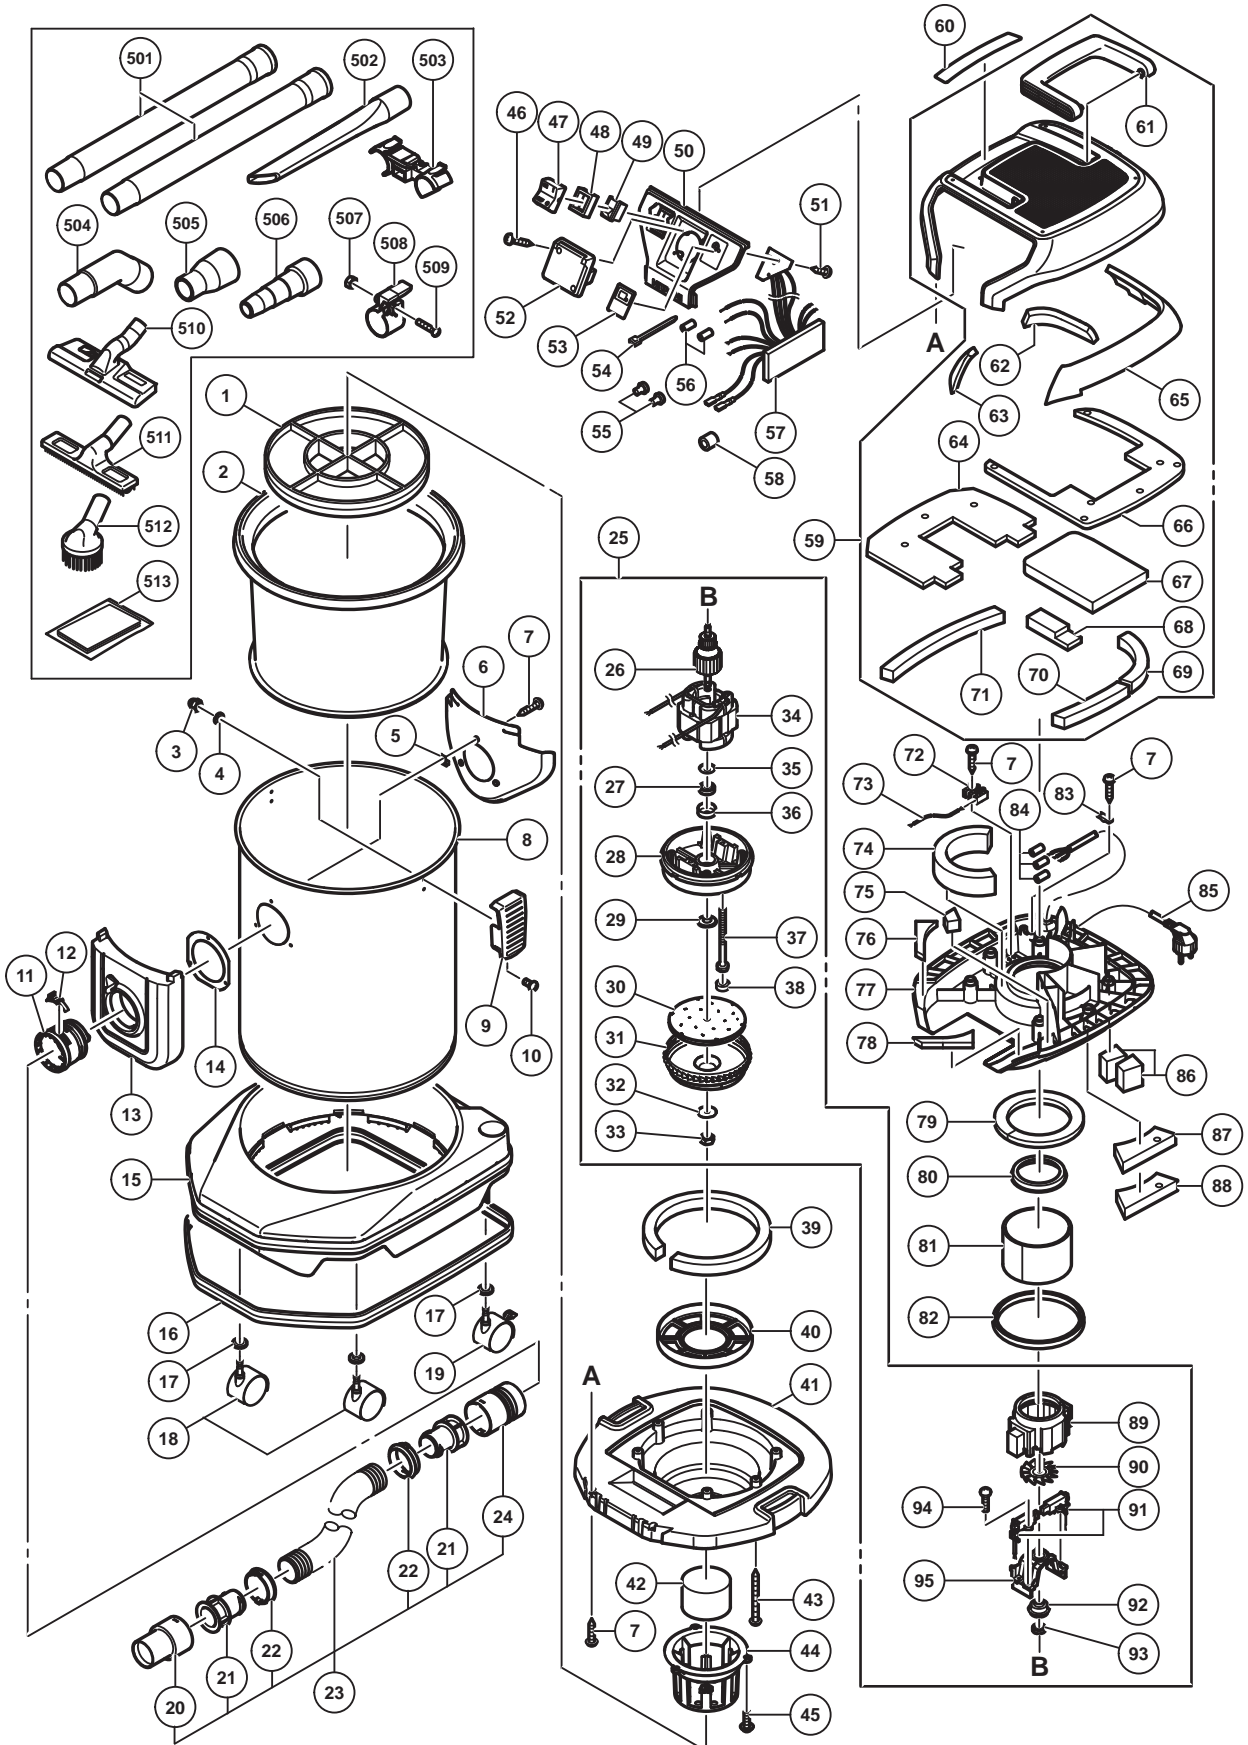

ELECTRIC TOOL PARTS LIST

■ DUST COLLECTOR Model RP 250YE

2015-2-10
(E1)

PARTS

RP 250YE

ITEM NO.	CODE NO.	DESCRIPTION	NO. USED	REMARKS
1	325869	FILTER CAGE	1	
2	337459	DRY DUST FILTER (25L• 35L W/WET AND DRY)	1	
3	311839	HEX. CAP NUT M4	4	
4	949453	SPRING WASHER M4 (10 PCS.)	4	
5	337454	EARTH PLATE	1	
6	337453	POLY GUIDE (B)	1	
7	301653	TAPPING SCREW (W/FLANGE) D4 X 20 (BLACK)	8	
8	337445	TANK	1	
9	334398	CLAMP	2	
10	323211	MACHINE SCREW M4 X 8 (BLACK)	4	
11	337451	HOSE JOINT	1	
12	321014	HOSE STOPPER	1	
13	337450	JOINT COVER (B)	1	
14	337448	JOINT COVER PACKING	1	
15	337443	BASE (SUS)	1	
16	325906	BUMPER (A)	1	
17	949433	BOLT WASHER M8 (10 PCS.)	5	
18	325858	CASTER D50	3	
19	325859	CASTER D50 (W/STOPPER)	2	
20	320986	SLEEVE (B) ID38	1	
21	337512	SCREW RING (ID 38)	2	
22	321066	CLICK RING	2	
23	337513	HOSE ASS'Y ID38	1	INCLUD.20-22,24
24	320985	SLEEVE (A) ID38	1	
* 25	337472	MOTOR ASS'Y	1	INCLUD.26-38,89-95
* 25	337473	MOTOR ASS'Y	1	INCLUD.26-38,89-95 FOR AUS
* 26		ARMATURE 230V	1	
* 26		ARMATURE 240V	1	
27		BALL BEARING 608VVCM	1	
28		MOTOR BASE	1	
29		FLANGE WASHER	1	
30		FAN	1	
31		CASING	1	
32		SPECIAL WASHER	1	
33		LOCK NUT M8	1	
* 34		STATOR 230V	1	
* 34		STATOR 240V	1	
35		PRESS PLATE	1	
36		BEARING HOLDER (B)	1	
37		BOLT (W/WASHER) M5 X 60	2	
38		RUBBER COVER	2	
39	337477	SILENT FILTER (C)	1	
40	334977	SUPPORT RING (B)	1	
41	337469	MOTOR BASE (B)	1	
42	338455	FLOAT	1	
43	301815	TAPPING SCREW (W/FLANGE) D4 X 45 (BLACK)	6	
44	337456	FLOAT HOLDER (A)	1	
45	994810	SCREW (PLASTIC TIE) D4 X 16	3	
* 46	313687	TAPPING SCREW (W/FLANGE) D3 X 16 (BLACK)	2	
* 46	301653	TAPPING SCREW (W/FLANGE) D4 X 20 (BLACK)	2	FOR GBR,AUS

PARTS

RP 250YE

ITEM NO.	CODE NO.	DESCRIPTION	NO. USED	REMARKS
91		CARBON BRUSH (1 PAIR)	2	
92		BEARING HOLDER (A)	1	
93		BALL BEARING 607VVCM	1	
94		MACHINE SCREW (W/WASHERS) M4 X 16	4	
95		MOTOR FRAME	1	