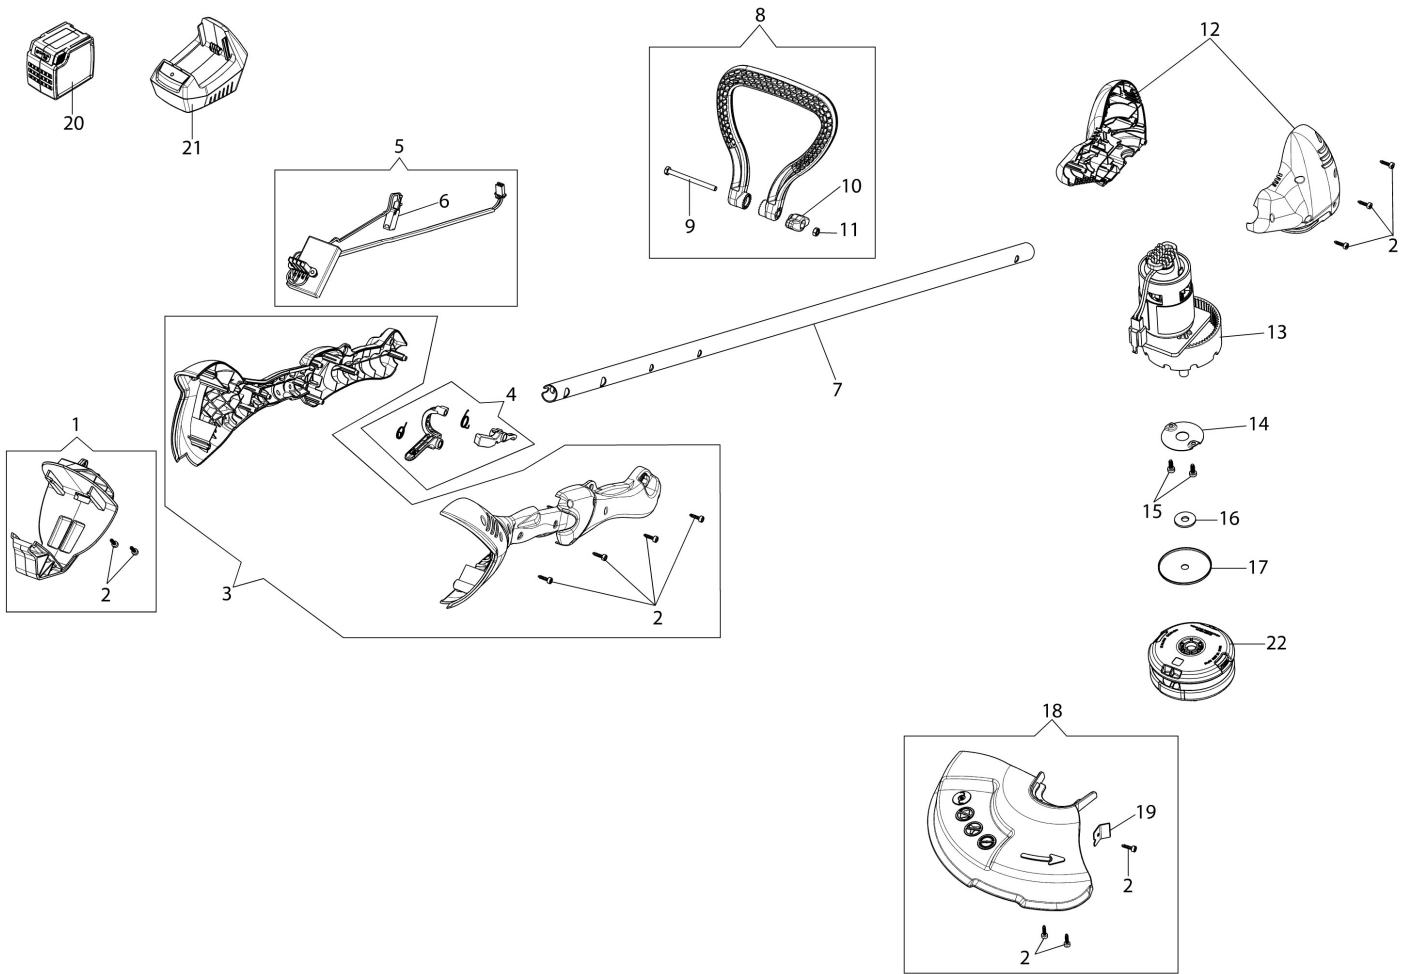

## BCI 30 Brushcutter

### Documents

[Complete illustrated parts list](#)

---

# Illustration Complete illustrated parts list

## Illustration Complete illustrated parts list

---

Ref.Nu	Qty	Part number	Description	Validity from	Validity till	Notes	Bulletin
1	1	54042002R	Shaft joint set				
2	23	3893016AR	Screw				
3	1	54042001R	Handle kit				
4	1	54042003R	Throttle kit				
5	1	54042009R	Electrical parts				
6	1	54040016R	Switch				
7	1	54040055R	Tube Ø24				
8	1	54042004R	Handle kit				
9	1	3806056R	Screw				
10	1	54040033AR	Knob				
11	1	034000013R	Nut				
12	1	54040066	Engine cover				
13	1	54042008R	Complete motor				
14	1	54040054R	Plate				
15	2	3893013R	Screw				
16	1	3918013R	Washer				
17	1	54040053R	Disc (guard)				
18	1	54042007R	Guard kit				
19	1	4174275R	Blade				
20	1	54030002	Battery			40V - 5AH	
20	1	54030001	Battery			40V - 2,5AH	
21	1	54030007	Battery charger				
22	1	63149001	Head Load&Go				